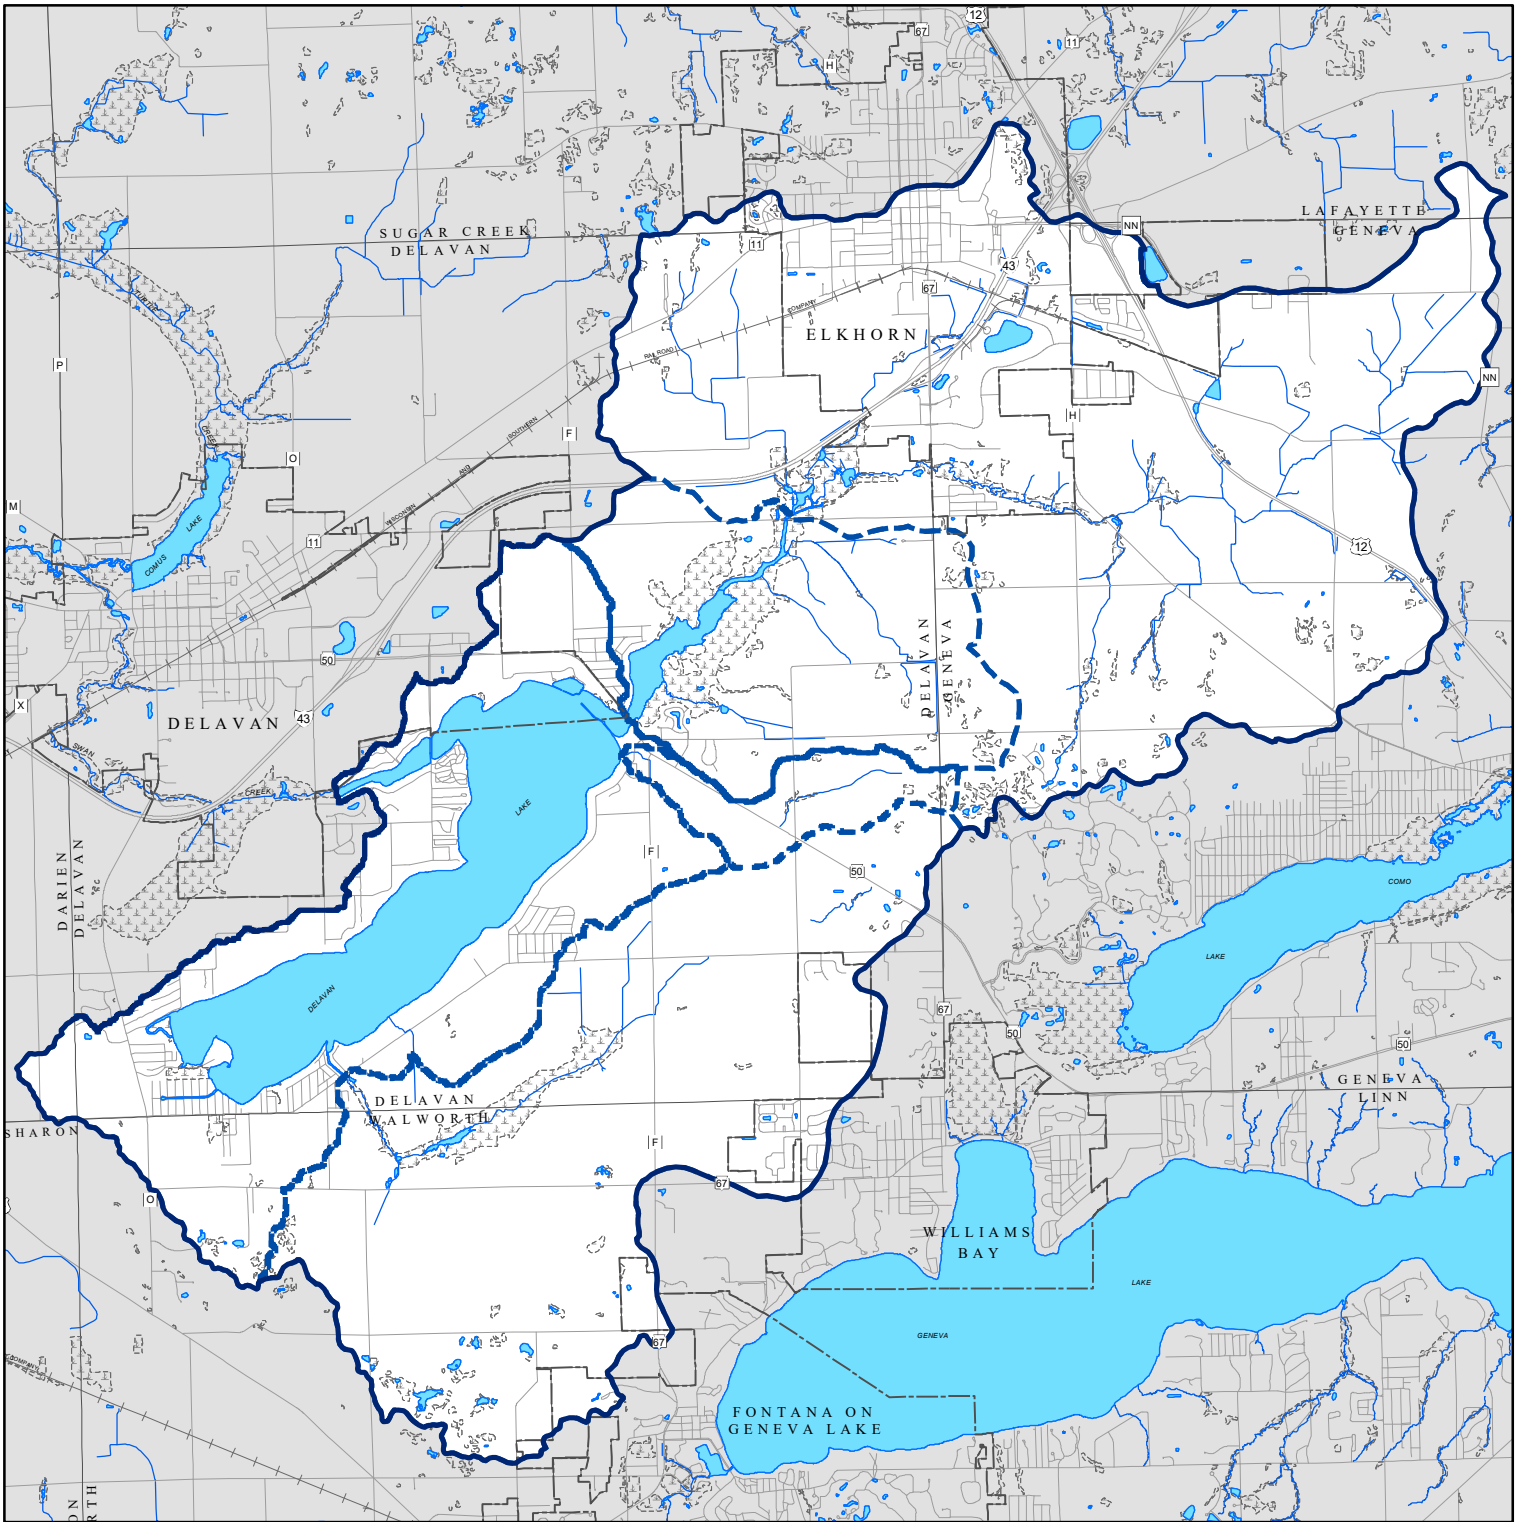

Map 1.2
Surface Water Features Within the Delavan Lake Watershed

-  SURFACE WATER
-  STREAM
-  SUBBASIN BOUNDARY
-  WATERSHED BOUNDARY

Source: SEWRPC